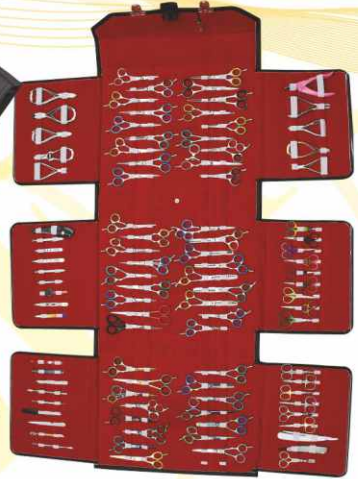

Nail Pushers & Manicure Sets