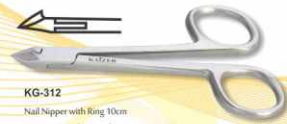

KG-314
Nail Cutter Wire Spring 10cm
Stainless Steel

G-153 - G-154
Also Available Handle