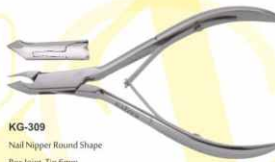

KG-314
Nail Cutter Wire Spring 10cm
Stainless Steel

G-153 - G-154
Also Available Handle