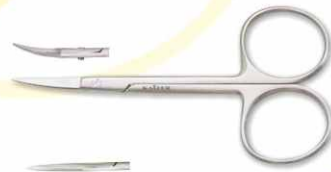

KG-135
Cuticle Scissors
Arrow Point Curved
KG-136
Cuticle Scissors
Arrow Point Straight