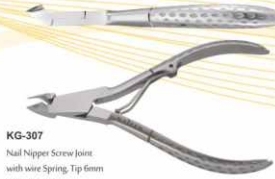

KG-314
Nail Cutter Wire Spring 10cm
Stainless Steel

G-153 - G-154
Also Available Handle