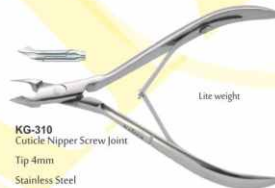

Lite weight