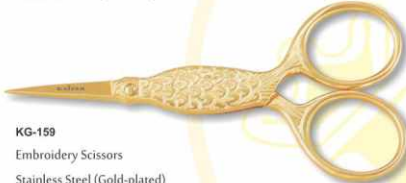

KG-159
Embroidery Scissors
Stainless Steel (Gold-plated)