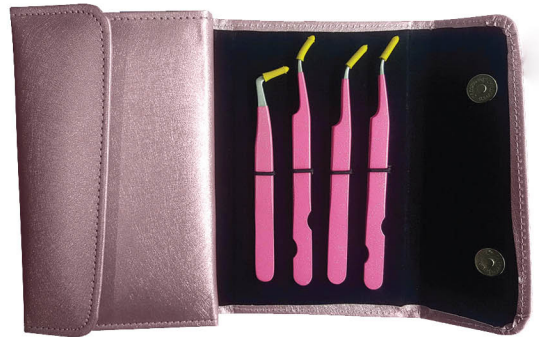

Hot Seller

KG-042
Eyelash Tweezer
S.S. Color Coated
14cm

KG-043
Eyelash Tweezer
S.S. Satin / Mirror Finish
14cm

KG-044
Eyelash Tweezer
S.S. Color Coated
14cm

KG-045
Eyelash Tweezer
S.S. Half Gold & Black Coated
14cm

KG-046
Eyelash Tweezer
S.S. Color Coated
12cm

KG-047
Eyelash Tweezer
S.S. Half Gold & Black Coated
14cm

Hot Seller

KG-048
Eyelash Tweezer
S.S. Color Coated
12cm

#05

Eyelash Tweezer Kit

GROUP KAIZER

CONTACTS